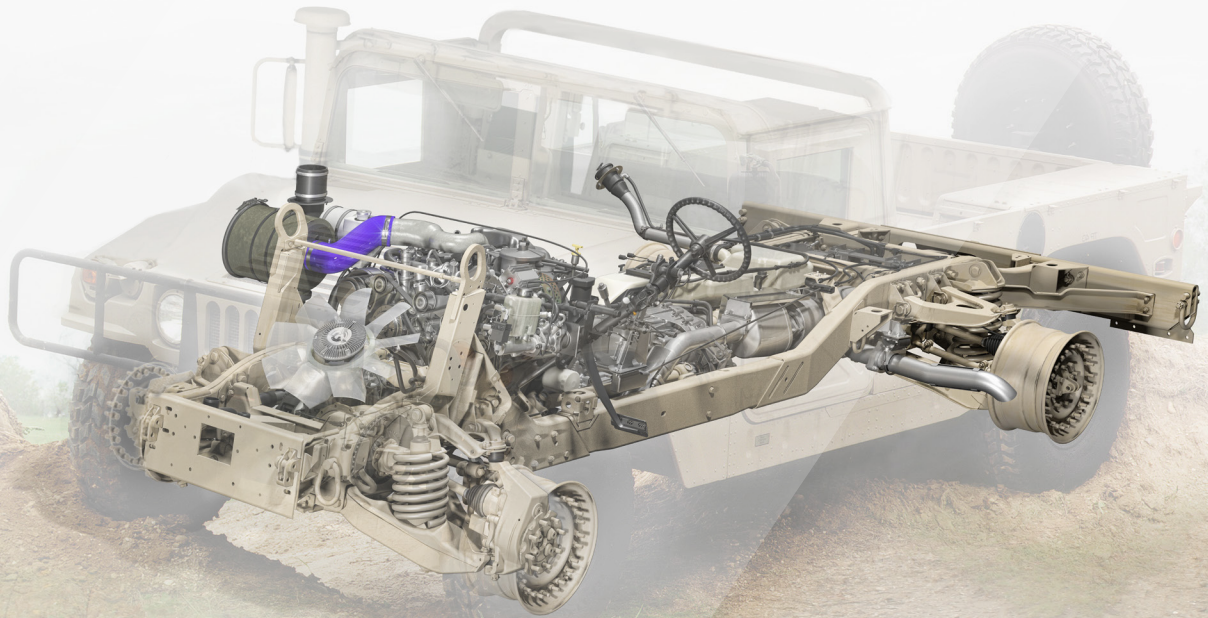

# HUMVEE®

R<sup>4</sup> FAMILY OF CHASSIS™

## 13-SERIES

Rugged, Reliable, Resilient & Robust

The 13-Series Chassis is a proven 4x4 light tactical platform, available for both military and commercial use. This rugged, battle-tested powered chassis is built to perform in even the most extreme environments.

---

**MODERNIZE**  
YOUR HUMVEE FLEET

*Enhanced powertrain, cooling & engine performance*

*Fully-assembled unit or knockdown kit*

---

**AM General®**

# 13-SERIES

Rugged, Reliable, Resilient & Robust