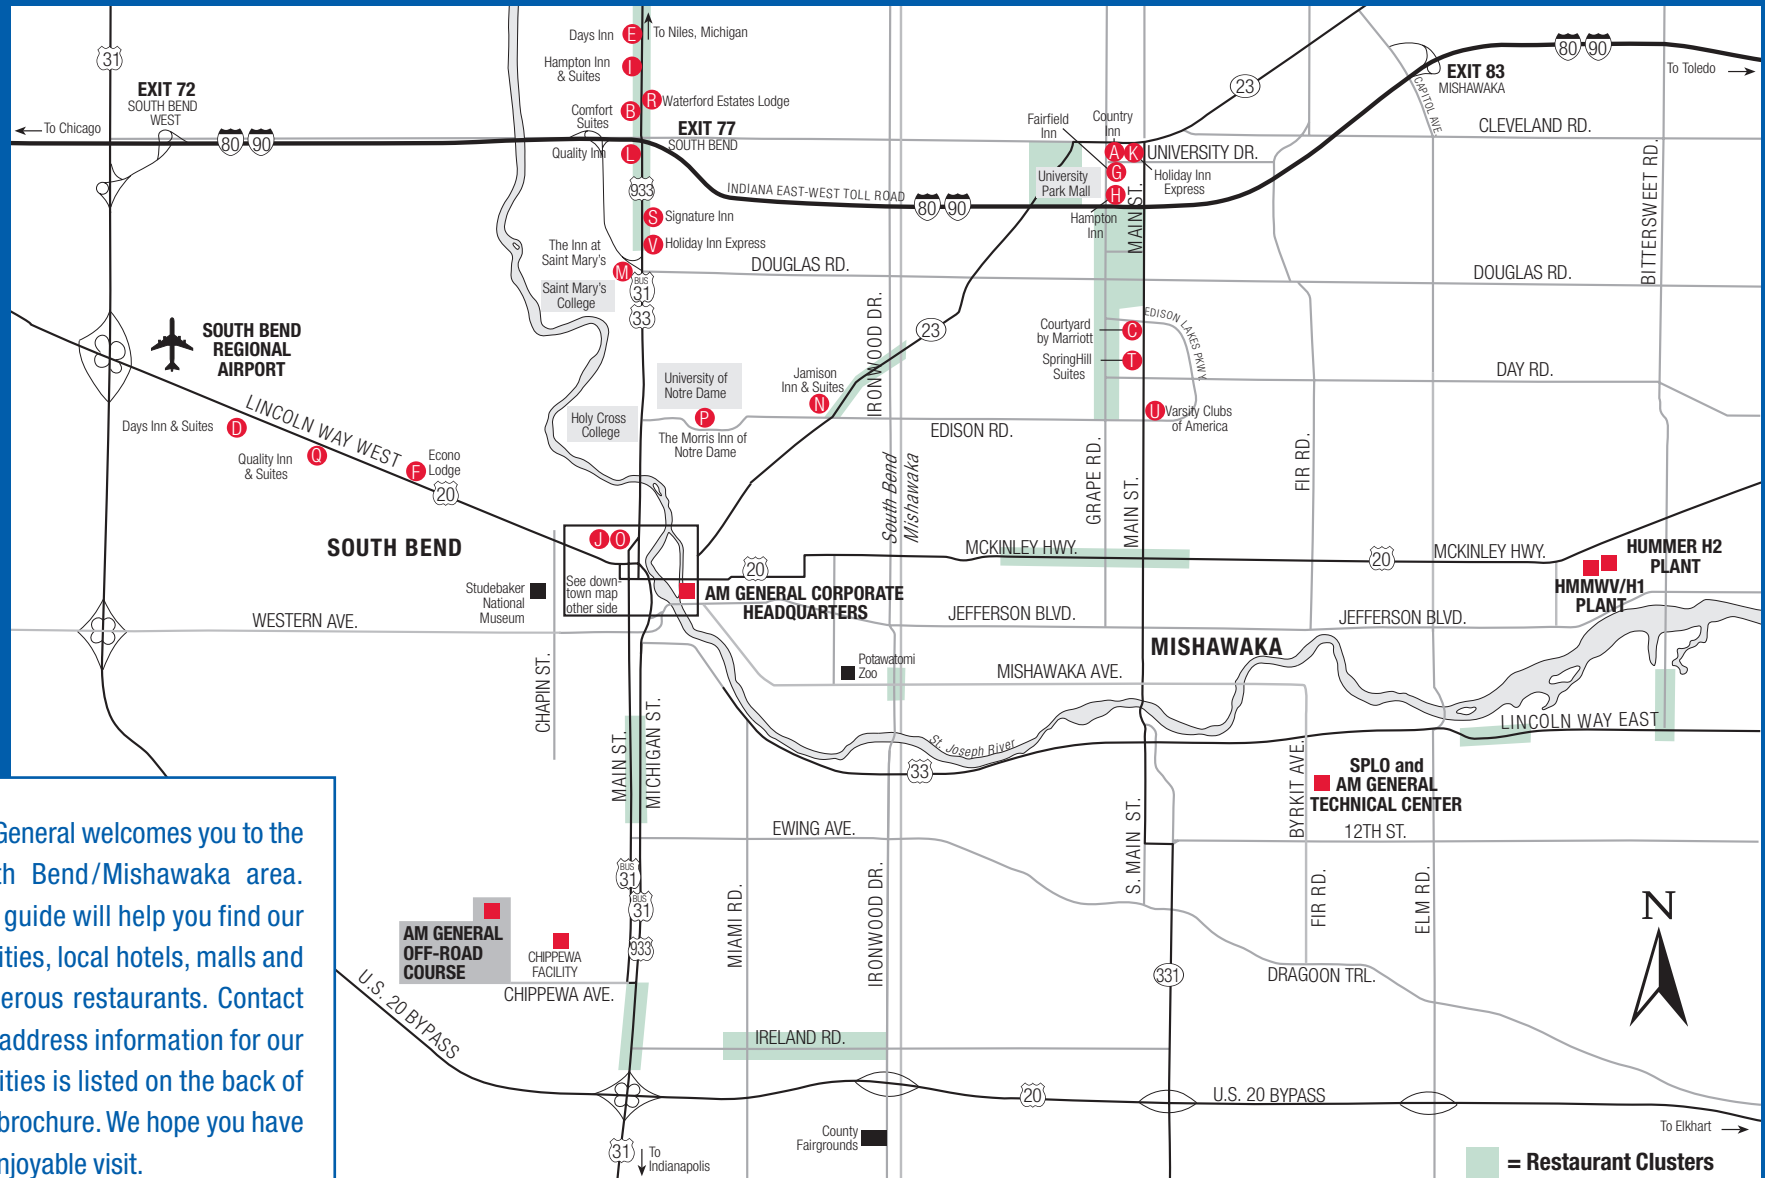

Area Hotels and Meeting Facilities

A. Country Inn & Suites	574-271-1700	H. Hampton Inn of Mishawaka	574-273-2309	O. The Marriott – South Bend	800-328-7349
B. Comfort Suites	574-272-1500	I. Hampton Inn & Suites	574-277-9373	P. The Morris Inn of Notre Dame	574-631-2000
C. Courtyard by Marriott	800-321-2211	J. Holiday Inn City Center	574-232-3941	Q. Quality Inn & Suites – Airport	574-288-3800
D. Days Inn & Suites – Airport	574-233-3131	K. Holiday Inn Express	574-271-1700	R. Waterford Estates Lodge	574-272-5220
E. Days Inn	574-277-0510	L. Quality Inn – University Area	574-272-6600	S. Signature Inn	800-822-5252
F. Econo Lodge – Airport	574-232-9019	M. The Inn at Saint Mary's	800-947-8627	T. SpringHill Suites	574-271-0832
G. Fairfield Inn	574-273-2202	N. Jamison Inn & Suites	574-277-9682	U. Varsity Clubs of America	800-946-4822

AM General welcomes you to the South Bend/Mishawaka area. This guide will help you find our facilities, local hotels, malls and numerous restaurants. Contact and address information for our facilities is listed on the back of this brochure. We hope you have an enjoyable visit.